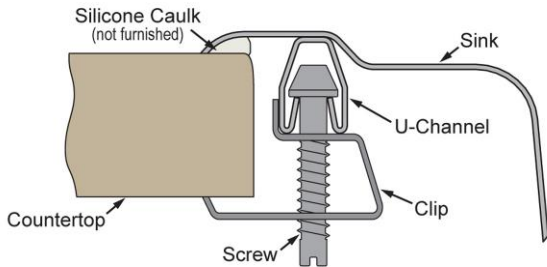

PRODUCT SPECIFICATIONS

Elkay Celebrity Stainless Steel 25" x 17" x 6-7/8" 2-Hole Single Bowl Drop-in Classroom Sink and Faucet / Vandal-resistant Bubbler Kit. Sink is manufactured from 20 gauge 304 Stainless Steel with a Brushed Satin finish, Center drain placement, and Bottom only pads.

Installation Type:	Drop-in, Sink Kits
Material:	304 Stainless Steel
Finish:	Brushed Satin
Gauge:	20
Sound Deadening:	Bottom only pads
Number of Bowls:	1
Sink Dimensions:	25" x 17" x 6-7/8"
Bowl 1 Dimensions:	15-3/4" x 14" x 6-3/4"
Drain Size:	3-1/2" (89mm)
Drain Location:	Center
Minimum Cabinet Size:	30"
Mounting Hardware:	Part # 64090012 included for countertops up to 3/4" (19mm) thick
Template Included:	No
Cutout Template #:	1000001246

Template is available for download at [elkay.com](#). CAD software will be required to open the template.

Cutout Dimensions for Drop-in Installation:

24-3/8" x 16-3/8" (619mm x 416mm) with 1-1/2" (38mm) corner radius

Hole Drilling Configurations:

Installation Profile:

Included with Product: LKD20858LC faucet, LKVR18 drain, LKVR1141A bubblers

A Century of Tradition and Quality.

For more than 100 years, Elkay has been making innovative products and providing exceptional customer care. We take pride in offering plumbing products that make life easier, inspire change and leave the world a better place.