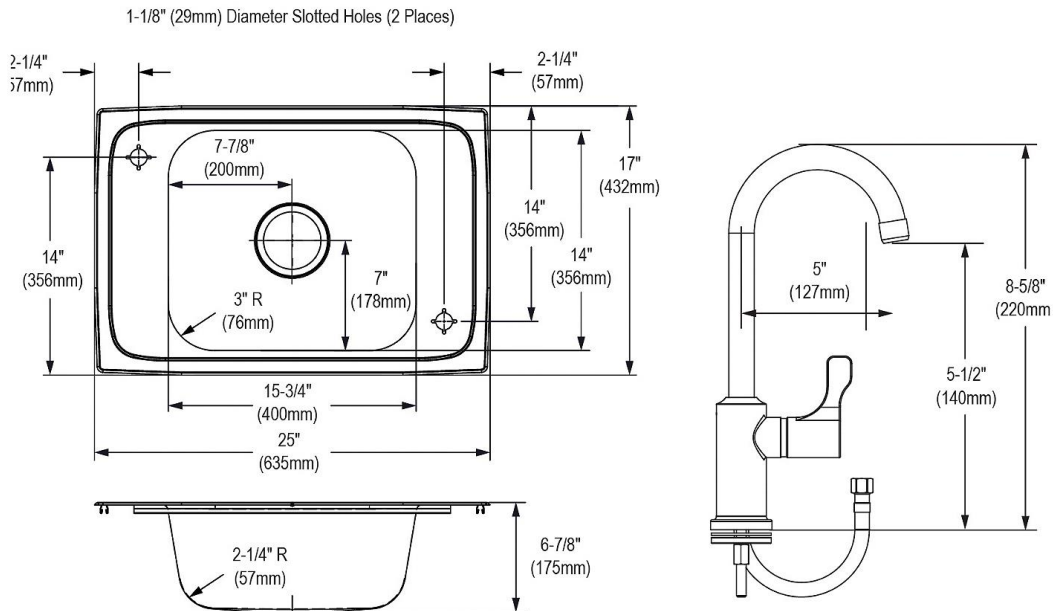

Included Accessories		
LKVR1141A	Elkay Vandal Resistant Classroom Bubbler Spec Sheet (PDF)	
LKVR18	Elkay 3-1/2" Drain Nickel Plated Brass Body Vandal-resistant Strainer and Tailpiece Spec Sheet (PDF)	
LKDVR208513LC	Elkay Single Hole 12-1/2" Vandal Resistant Deck Mount Faucet with Gooseneck Spout Lever Handle on Left Side Chrome Spec Sheet (PDF)	

Optional Accessories		
LKSM17	Spec Sheet (PDF)	NO IMAGE AVAILABLE

In keeping with our policy of continuing product improvement, Elkay reserves the right to change product specifications without notice. Please visit elkay.com for the most current version of Elkay product specification sheets. This specification describes an Elkay product with design, quality, and functional benefits to the user. When making a comparison of other producers' offerings, be certain these features are not overlooked.